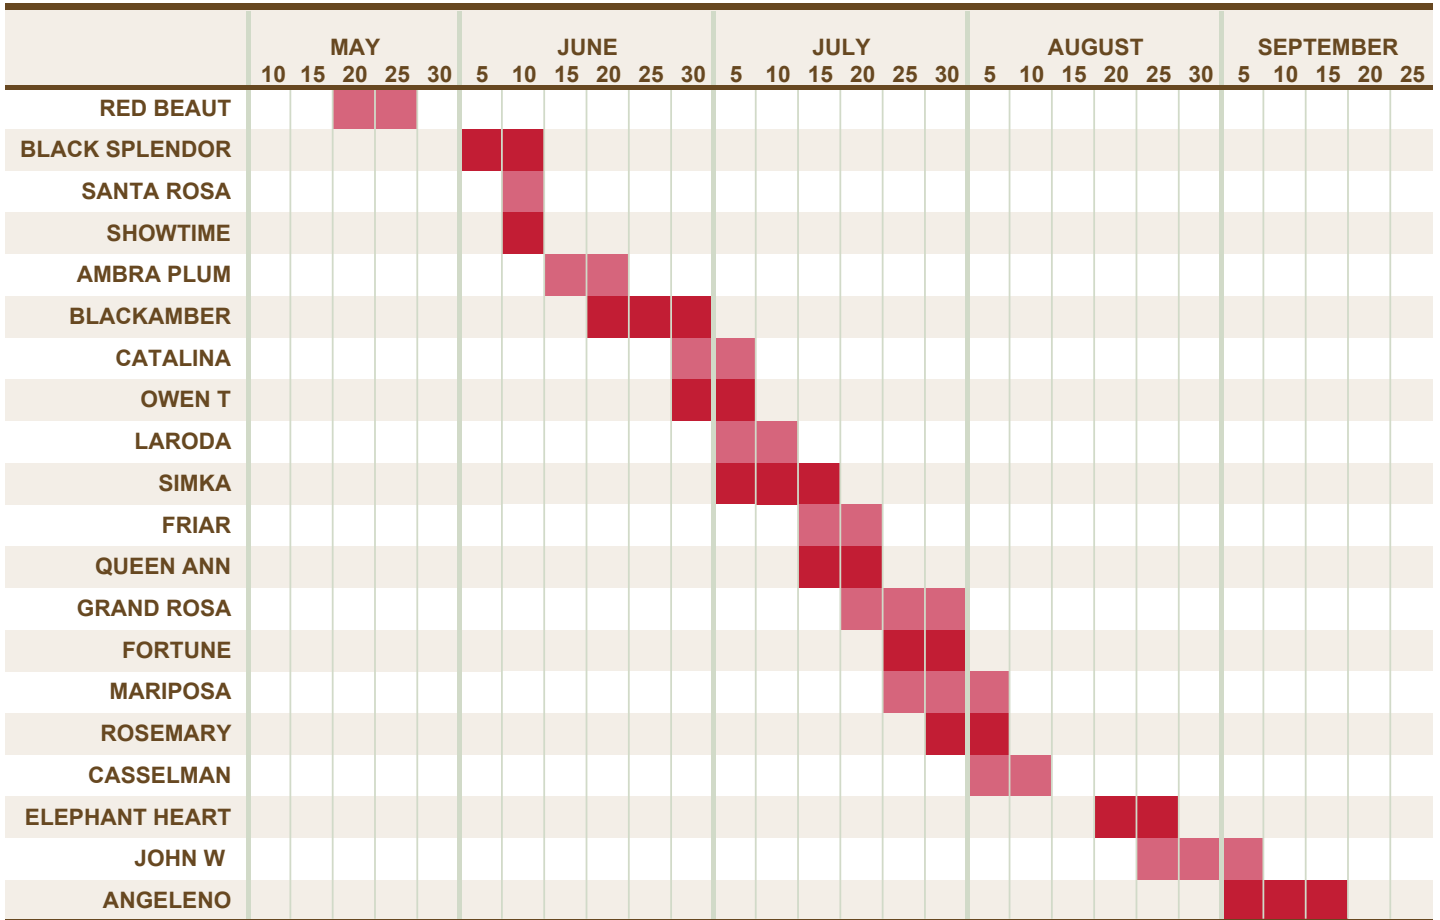

BURCHELL NURSERY

Plums Approximate Ripening Dates in Fresno, CA

This chart has been developed from our own observations as well as from information found in trade and scientific publications. However, its accuracy cannot be guaranteed and is subject to change as new information is made available to us.