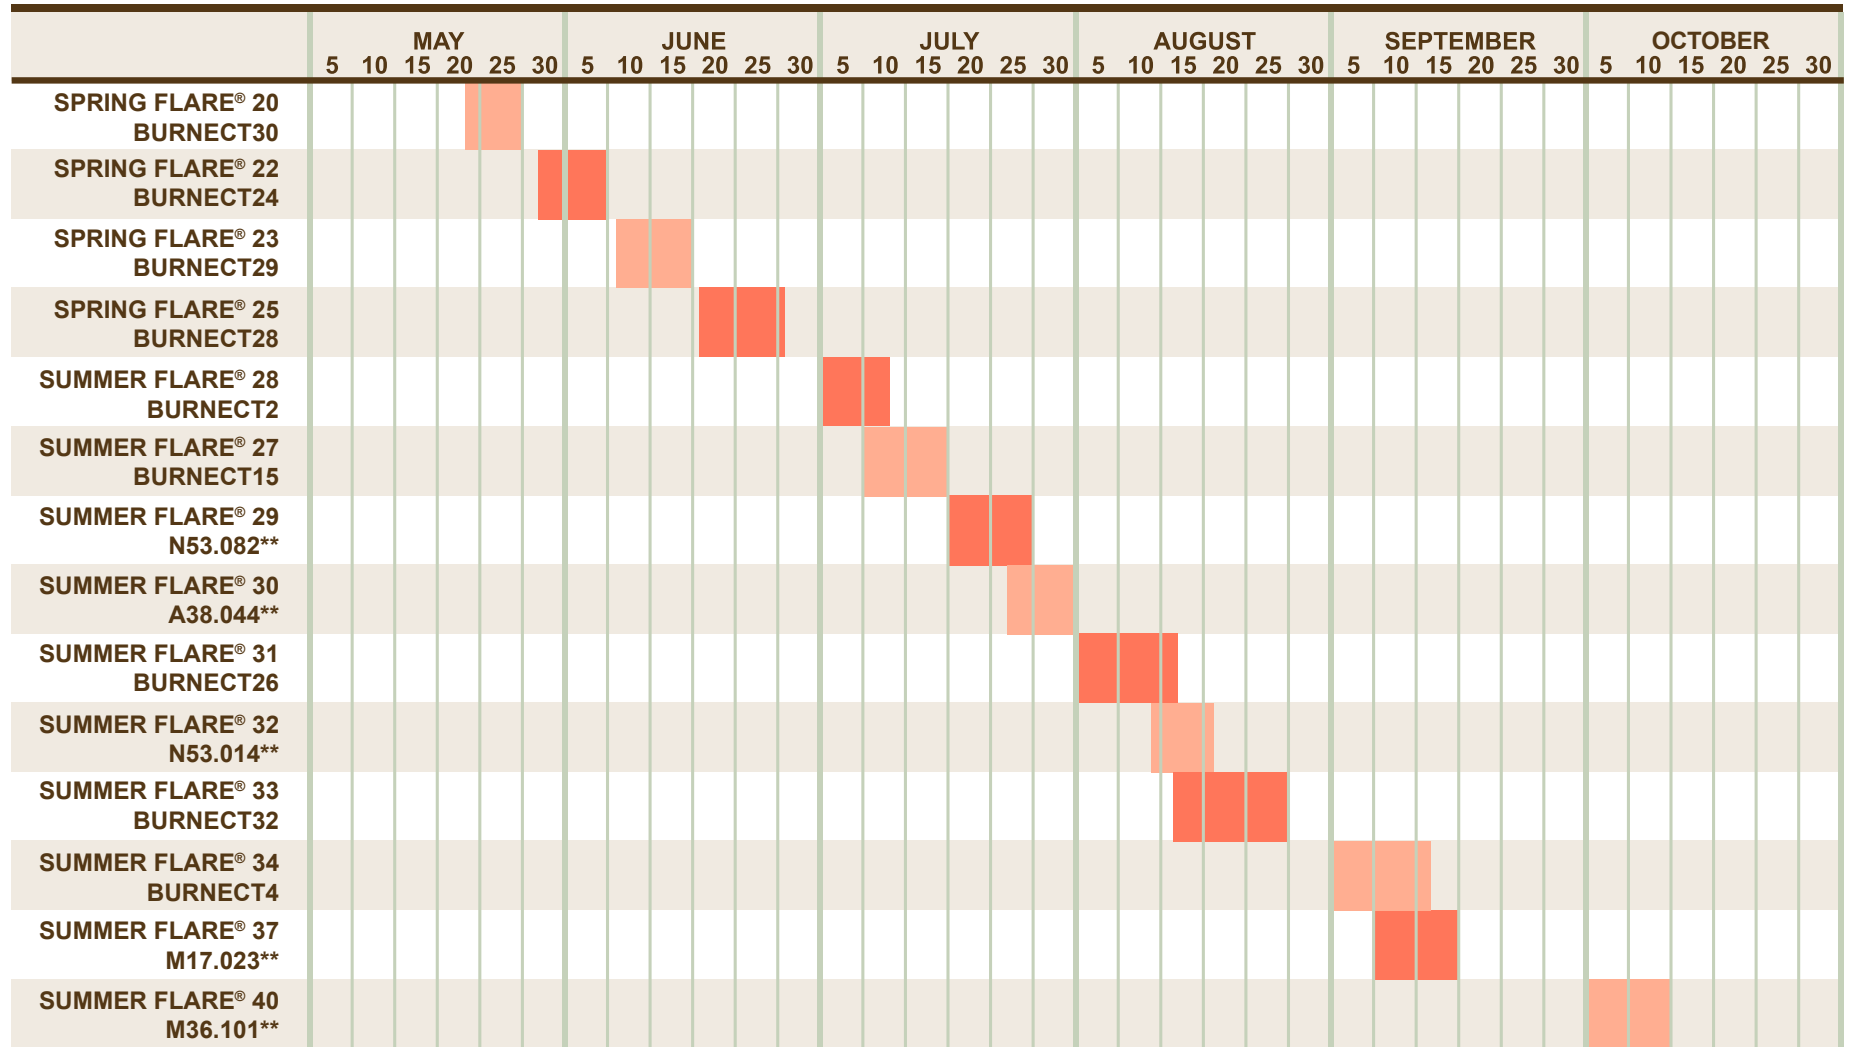

BURCHELL NURSERY

Burchell Nursery Exclusive Flare® Series Nectarines Approximate Ripening Dates in Fresno, CA

****PLEASE NOTE:** This chart shows the types, and the characteristics of fruit being developed by the Burchell Nursery Breeding Program. Some of the selections that produce this fruit are patented and some are still experimental. The experimental material is not available for sale to the general public at this time. Distribution of these selections will be for experimental/testing use only, and will be subjected to a non-propagation/testing agreement. This agreement requires the recipient to provide Burchell observations and data about the new and promising selections. "The parties agree that the trees provided under this agreement are for experimental use only, and the transfer of this plant material is not a sale, or public use as those terms are defined and interpreted under 35USC et. Seq." The use of this material will be restricted. Further details can be obtained from Burchell Nursery and its representatives.**